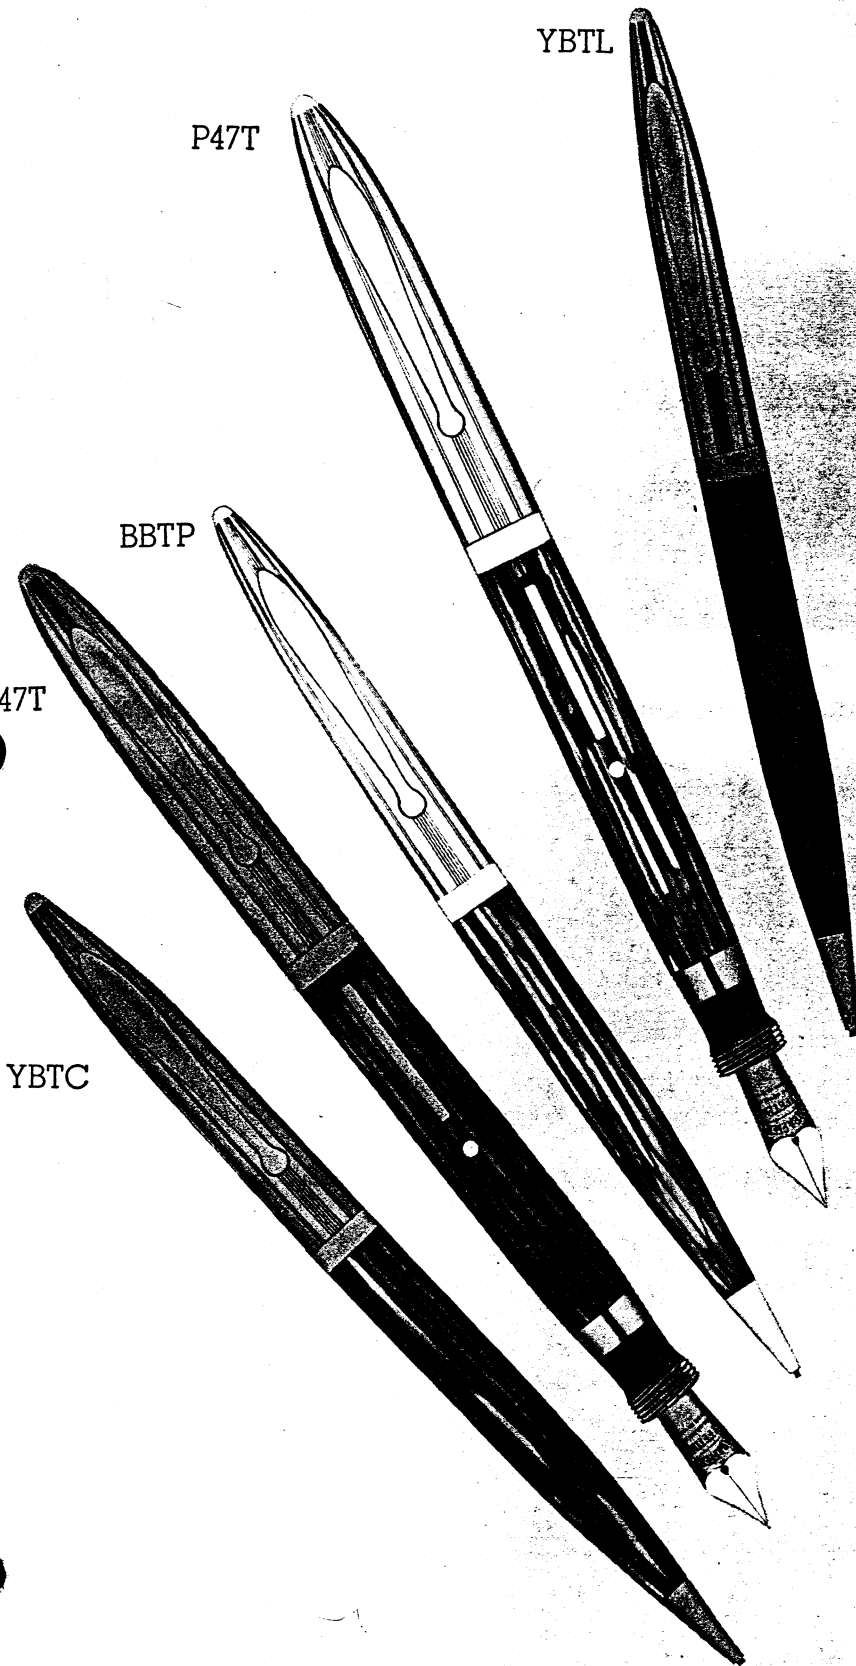

Gold and Sterling - Used in a Pen in a Practical Way

YBTL

P47T

BBTP

C47T

YBTC

In this new line of pens and pencils embodying precious metals, Sheaffer presents a triumph of fountain pen engineering.

For the first time, the richness of natural gold, or the beauty of sterling silver, is combined with the right writing "feel" in a fountain pen. The distinctive splendor of the precious metal shows when pen and pencil are in the pocket, but the comfort of radite where fingers touch is just as apparent when these pens and pencils are being used. The pen barrel where you grip it to write is the material that has been giving writing comfort and satisfaction for years.

For the first time in fountain pens and matching pencils, there is a flush fitting of the cap and barrel. This is true whether the cap is on or off. The gold and sterling designs have patrician simplicity — therefore extraordinary beauty.

Best of all, this new construction goes a long way toward overcoming the principal difficulty with metal pens of the past, which have been too readily susceptible to damage. First, the lower half of each instrument is made of virtually non-breakable material; secondly, the metal caps are not made by placing a thin metal sleeve on a rubber or pyroxylin base, but by placing the precious metal over a sturdy interior of metal.